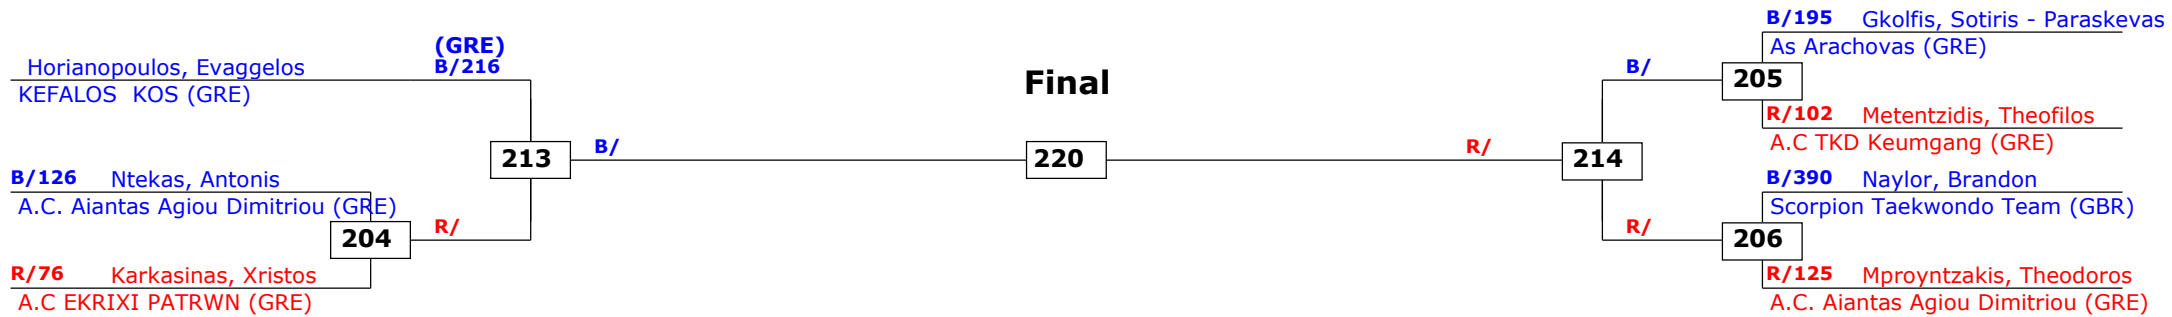

Prize winners:

QF

SF

Final

SF

QF

Greece Open 2014 (G1)
Kos Island, Greece
Tournament date: 25-04-2014 upto 27-04-2014
Juniors Male A -68 (Light Middle)
Active competitors: 7
Competition date: 26-04-2014

Result legend: