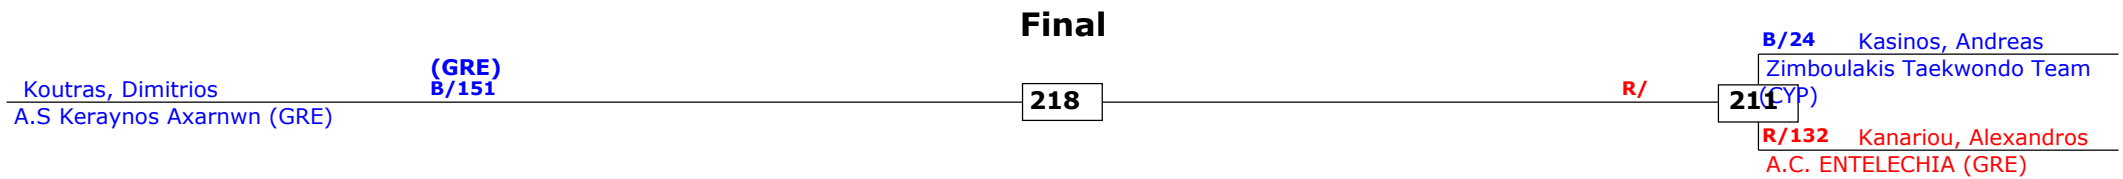

SF

QF

Greece Open 2014 (G1)
Kos Island, Greece
Tournament date: 25-04-2014 upto 27-04-2014
Juniors Male A -73 (Middle)
Active competitors: 3
Competition date: 26-04-2014

Result legend: (PUN) Punishment
(WDR) Withdrawal (KO) Knock out
(DSQ) Disqualified (SDP) Sudden death
(RSC) Ref. stop contest (PTG) Points win (gap)
(SUP) Superiority (PTF) Points win (normal)