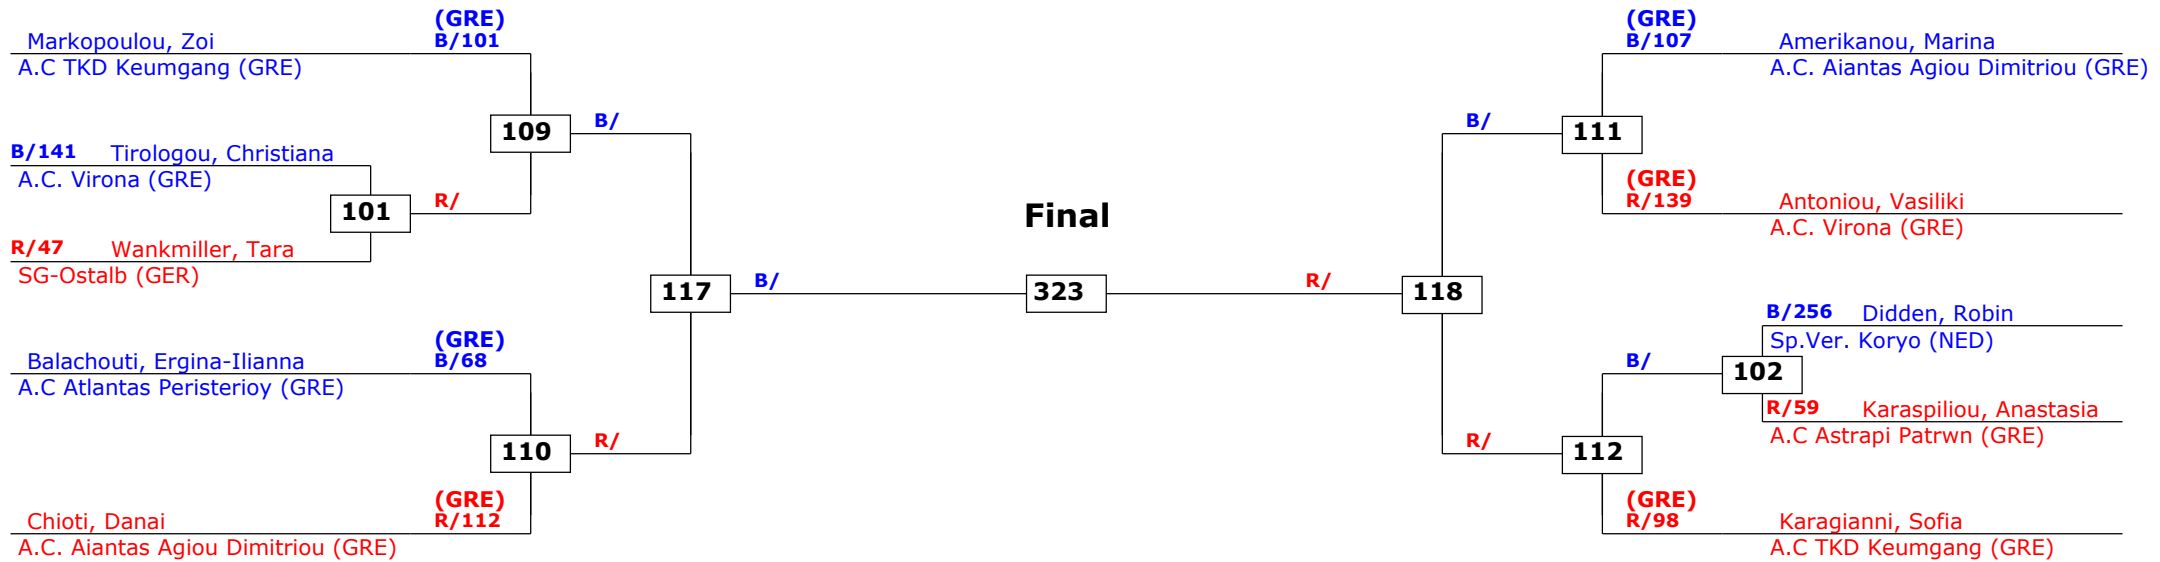

Prize winners:

SF

Final

SF

Greece Open 2014 (G1)
Kos Island, Greece
Tournament date: 25-04-2014 upto 27-04-2014
Juniors Female A -49 (Feather)
Active competitors: 10
Competition date: 26-04-2014

Result legend: