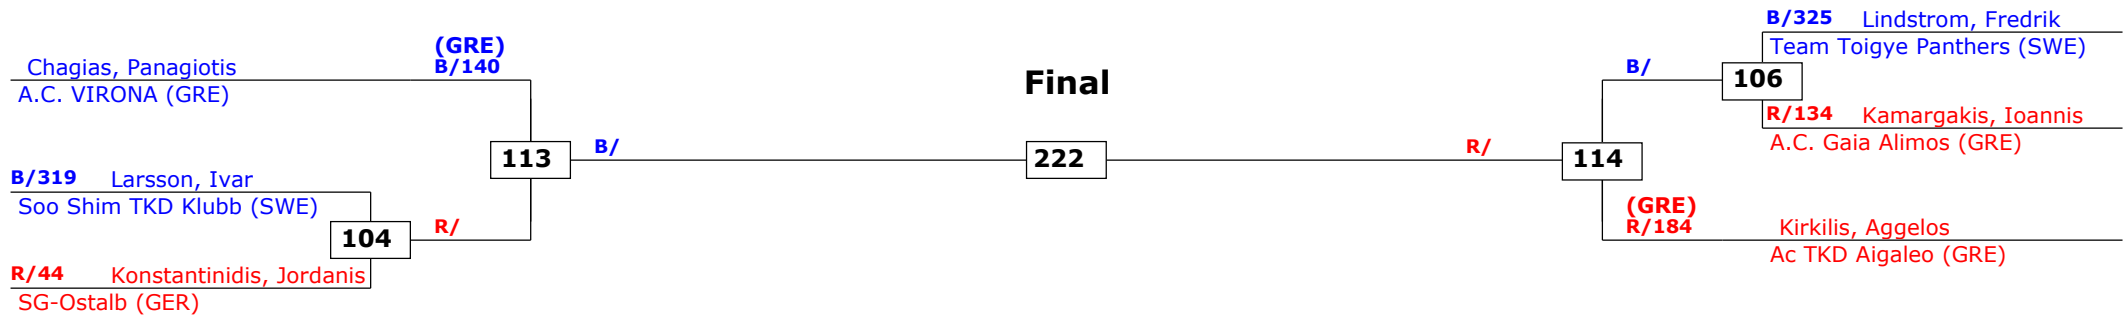

SF

QF

Greece Open 2014 (G1)
Kos Island, Greece
Tournament date: 25-04-2014 upto 27-04-2014
Juniors Male A -55 (Feather)
Active competitors: 6
Competition date: 26-04-2014

Result legend:

(WDR) Withdrawal	(PUN) Punishment
(DSQ) Disqualified	(KO) Knock out
(RSC) Ref. stop contest	(SDP) Sudden death
(SUP) Superiority	(PTG) Points win (gap)
	(PTF) Points win (normal)