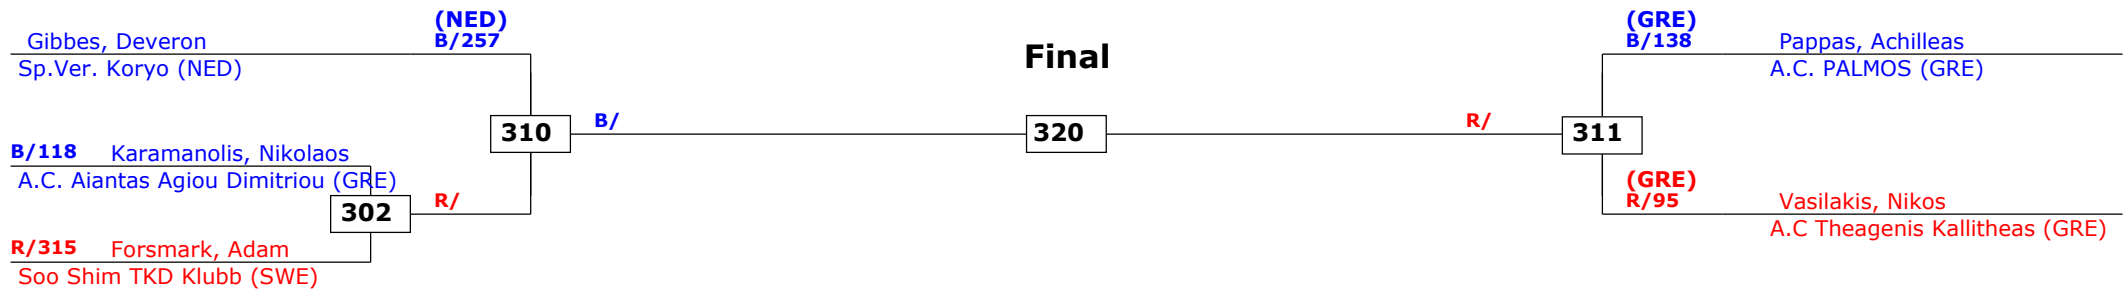

Prize winners:

SF

Final

SF

Greece Open 2014 (G1)
Kos Island, Greece
Tournament date: 25-04-2014 upto 27-04-2014
Juniors Male A -51 (Bantam)
Active competitors: 5
Competition date: 26-04-2014

Result legend: