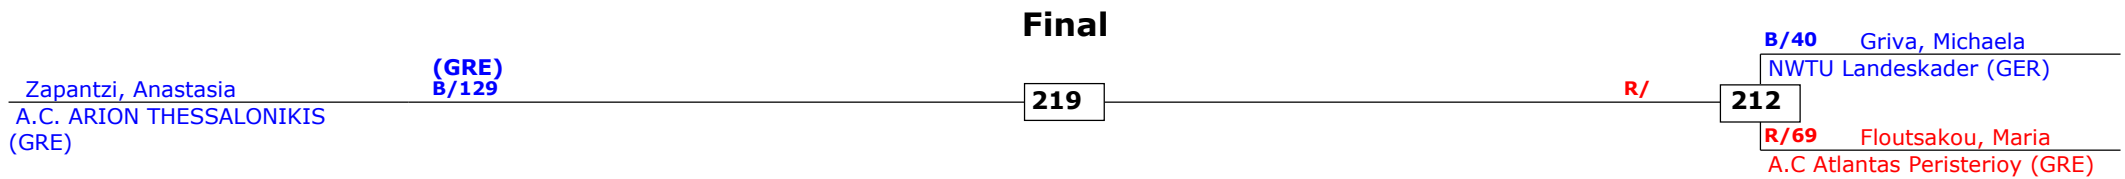

Prize winners:

SF

Final

SF

Greece Open 2014 (G1)
Kos Island, Greece
Tournament date: 25-04-2014 upto 27-04-2014
Juniors Female A -42 (Fin)
Active competitors: 3
Competition date: 26-04-2014

Result legend: (PUN) Punishment
(WDR) Withdrawal (KO) Knock out
(DSQ) Disqualified (SDP) Sudden death
(RSC) Ref. stop contest (PTG) Points win (gap)
(SUP) Superiority (PTF) Points win (normal)