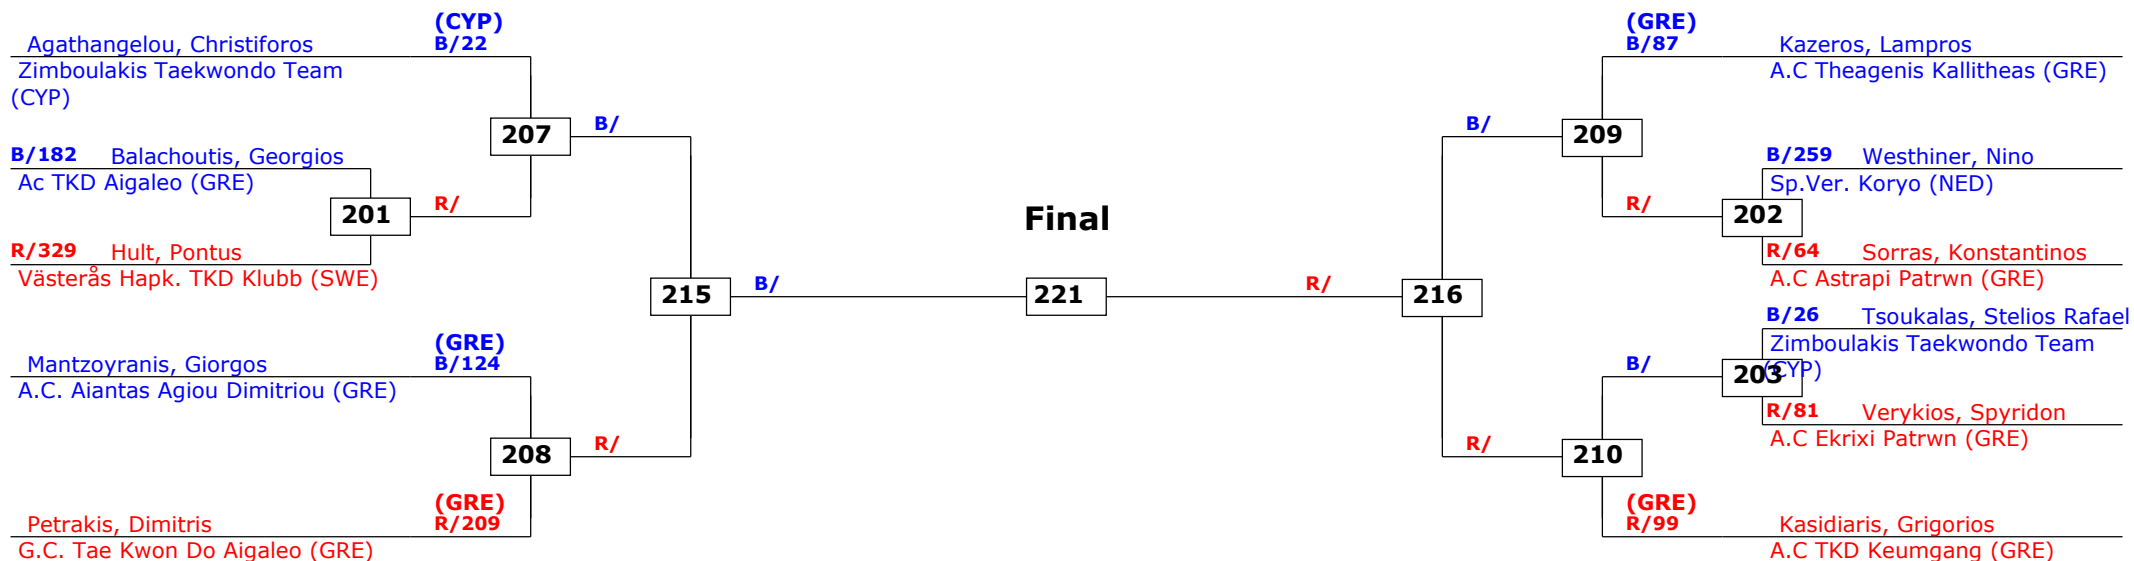

Greece Open 2014 (G1)

Kos Island, Greece

Tournament date: 25-04-2014 upto 27-04-2014

Juniors Male A -59 (Light)

Active competitors: 11

Competition date: 26-04-2014

Result legend: (PUN) Punishment
(WDR) Withdrawal (KO) Knock out
(DSQ) Disqualified (SDP) Sudden death
(RSC) Ref. stop contest (PTG) Points win (gap)
(SUP) Superiority (PTF) Points win (normal)

Prize winners:

1st rnd

OF

SF

Final

SF

OF

1st rnd