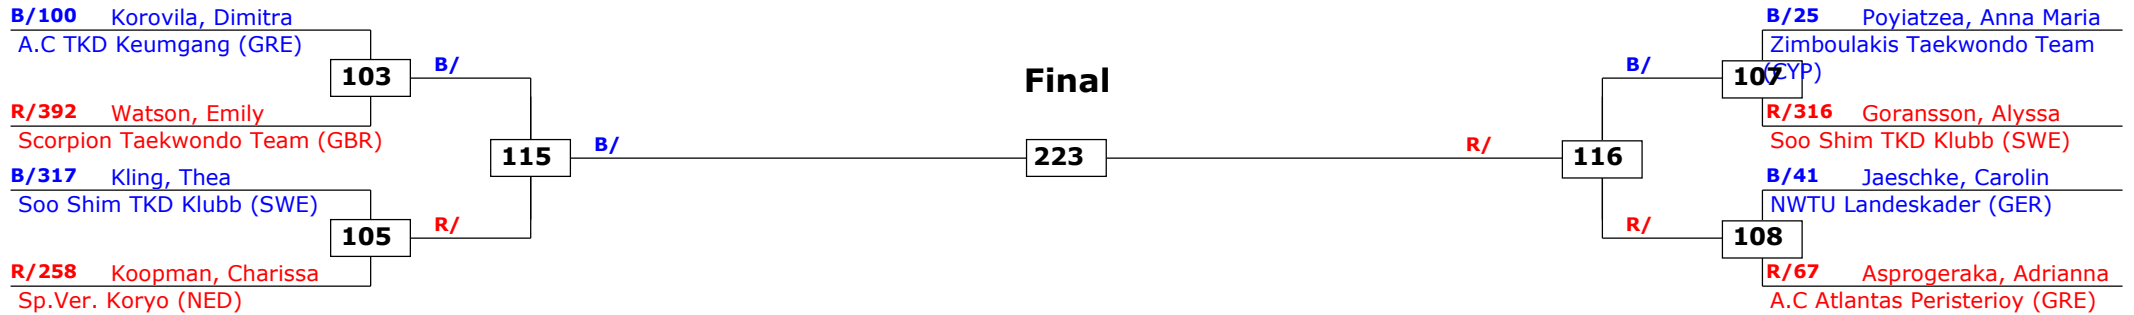

SF

Final

SF

OF

1st rnd

Greece Open 2014 (G1)
Kos Island, Greece
Tournament date: 25-04-2014 upto 27-04-2014
Juniors Female A -52 (Light)
Active competitors: 8
Competition date: 26-04-2014

Result legend:

(WDR) Withdrawal	(PUN) Punishment
(DSQ) Disqualified	(KO) Knock out
(RSC) Ref. stop contest	(SDP) Sudden death
(SUP) Superiority	(PTG) Points win (gap)
	(PTF) Points win (normal)