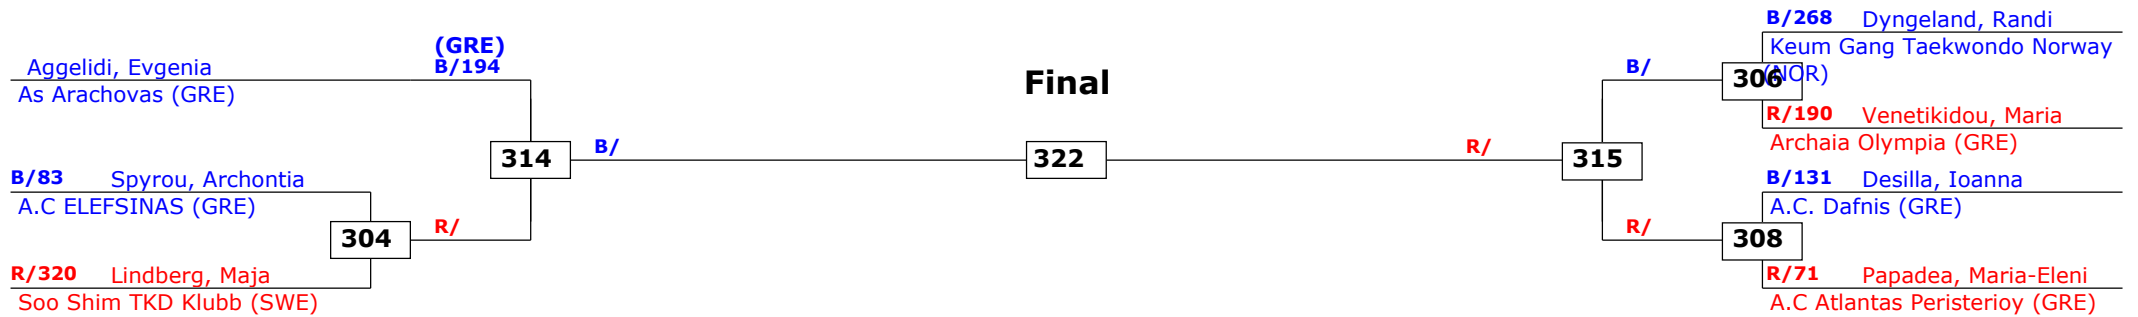

Greece Open 2014 (G1)
Kos Island, Greece
Tournament date: 25-04-2014 upto 27-04-2014
Juniors Female A -59 (Light Middle)
Active competitors: 7
Competition date: 26-04-2014

Result legend: (PUN) Punishment
(WDR) Withdrawal (KO) Knock out
(DSQ) Disqualified (SDP) Sudden death
(RSC) Ref. stop contest (PTG) Points win (gap)
(SUP) Superiority (PTF) Points win (normal)

Prize winners:

QF

SF

Final

SF

QF